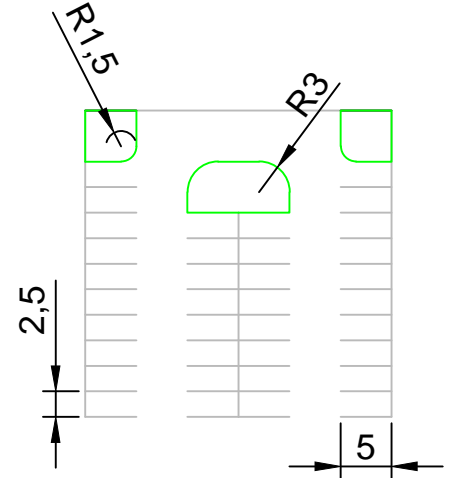

Football pitch

Visitor Centre

Carpark

- Maximum Cafe Terrace area = 340m²
- Maximum Dipping Pond area = 220m²
- Footpath width = 2m
- Carpark tree radius = 3m