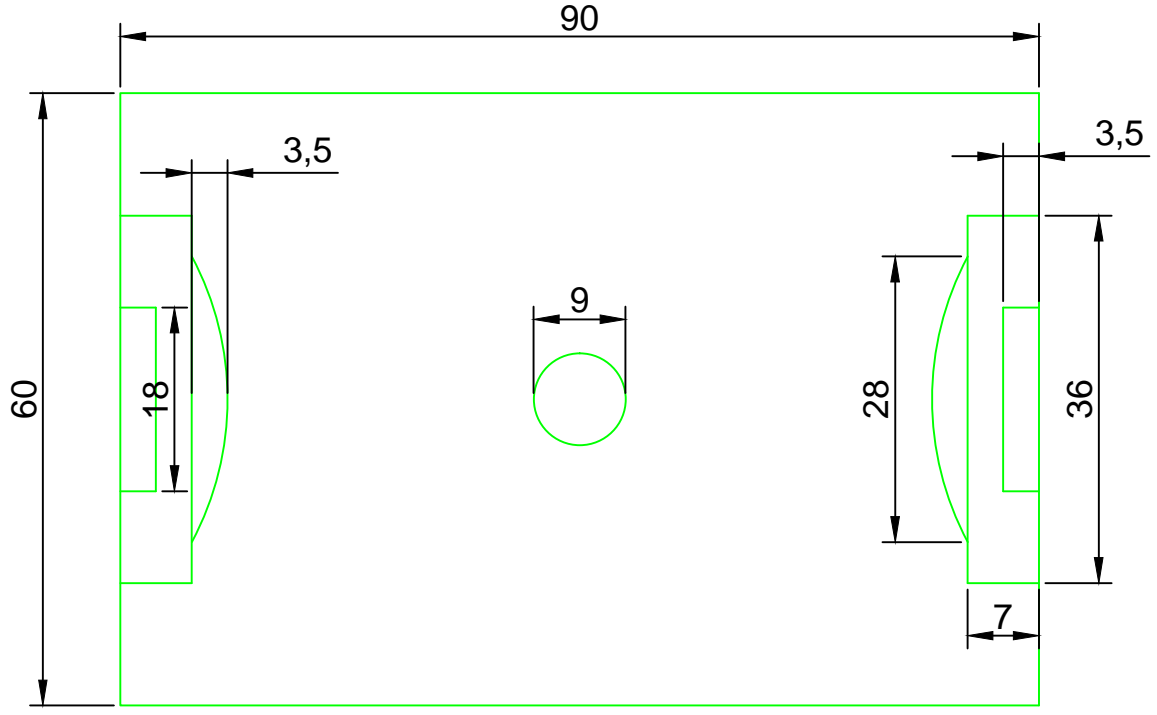

Football pitch

Visitor Centre

Carpark

- Maximum Cafe Terrace area = 340m²
- Maximum Dipping Pond area = 220m²
- Footpath width = 2m
- Carpark tree radius = 3m