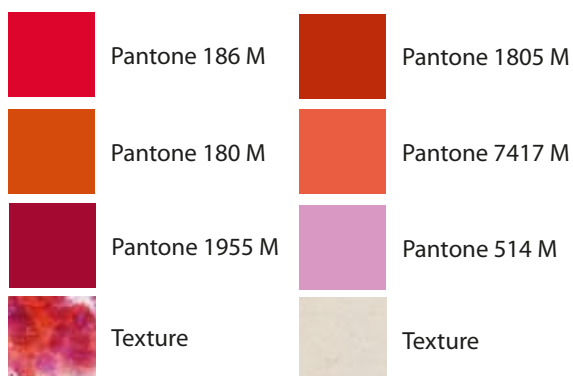

} Multiple Fronts

Reverse }

Hero
Hero Light
Neometric

Rebecca Elizabeth BAh
Graphic Designer