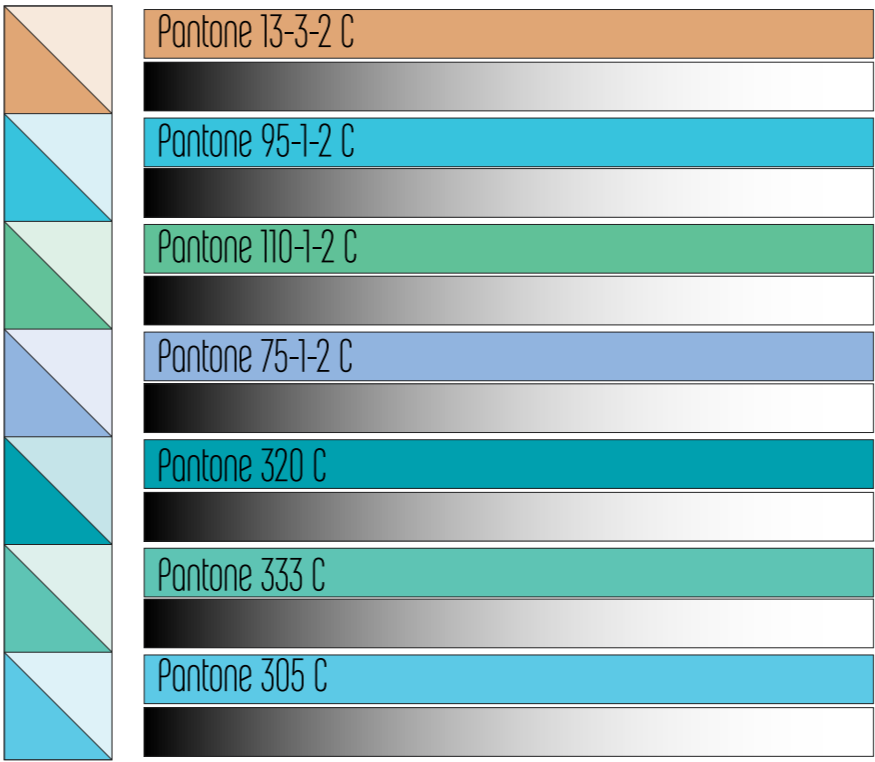

# BUSINESS CARD + LETTERHEAD

▲ Business card: 88.9mm W x 50.8mm H

◀ Headed Notepaper: A4

# COLOURS + TYPEFACES

HOUSE INDUSTRY - CHALET LONDON NINETEEN SEVENTY  
ABCDEFabcdef  
12345@£\$%”?!

House Industry - Chalet Comprime Milan Seventy  
ABCDEFabcdef  
12345@£\$%”?!